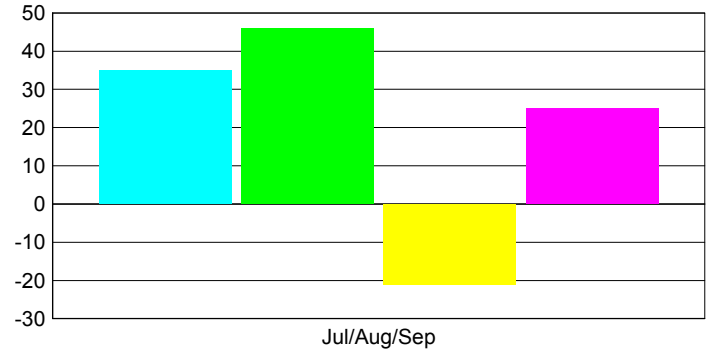

Club Results 2012-2013

Goal, New, Dropped, Gain/Loss

Legend: Goal (Cyan), Actual (Green), Dropped (Yellow), Gain Loss (Magenta)

Comparison of Club Gain/Loss

Current Year Compared to the Previous Year

Legend: Current Year (Cyan), Previous Year (Green)

YTD Status Quo Clubs 2012-2013

Status Quo Clubs Compared to Status Quo Members

Legend: Status Quo Clubs (Cyan), Total Status Quo Members (Green)

MEMBERSHIP

Membership Results
2012-2013

Membership
2011-2012

Month	Net Memb Goal	Actual New Memb	Actual Dropped Memb	Gain/Loss of Memb	Gain/Loss of Memb
Jul/Aug/Sep	35	46	-21	25	29
Totals	35	46	-21	25	29

Membership Results 2012-2013

Goal, New, Dropped, Gain/Loss

Legend: Goal (Cyan), Actual (Green), Dropped (Yellow), Gain Loss (Magenta)

Comparison of Membership Gain/Loss

Current Year Compared to the Previous Year

Legend: Current Year (Cyan), Previous Year (Green)

Gender Comparison 2012-2013

Jul/Aug/Sep

Legend: Male (Blue), Female (Magenta)