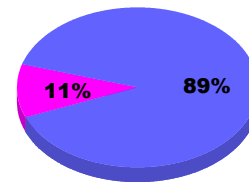

YTD Status Quo Clubs 2012-2013

Status Quo Clubs Compared to Status Quo Members

Legend: Status Quo Clubs (Cyan), Total Status Quo Members (Green)

MEMBERSHIP

Membership Results
2012-2013

Membership
2011-2012

Month	Net Memb Goal	Actual New Memb	Actual Dropped Memb	Gain/Loss of Memb	Gain/Loss of Memb
Jul/Aug/Sep	35	46	-21	25	29
Totals	35	46	-21	25	29

Membership Results 2012-2013

Goal, New, Dropped, Gain/Loss

Legend: Goal (Cyan), Actual (Green), Dropped (Yellow), Gain Loss (Magenta)

Comparison of Membership Gain/Loss

Current Year Compared to the Previous Year

Legend: Current Year (Cyan), Previous Year (Green)

Gender Comparison 2012-2013

Jul/Aug/Sep

Legend: Male (Blue), Female (Magenta)